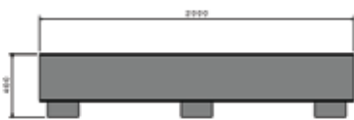

Outdoor Table Sets

Option for disabled access

Custom Designs

Click here to visit our website and download our product brochure

Eco Bench Seats

Modular Benches

WHY CHOOSE APR PRODUCTS ?

Supplying quality outdoor furniture Australia wide for 17 Years.