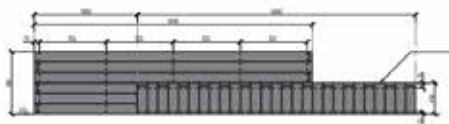

Custom Designs