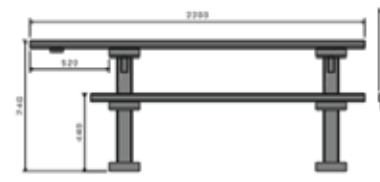

Outdoor Table Sets

Option for disabled access