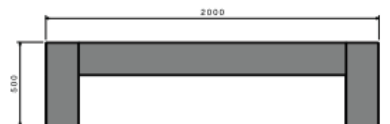

Outdoor Table Sets

Option for disabled access

Custom Designs

Click here to visit our website and download our product brochure

Eco Bench Seats

Modular Benches

WHY CHOOSE APR PRODUCTS ?

Supplying quality outdoor furniture Australia wide for 17 Years.